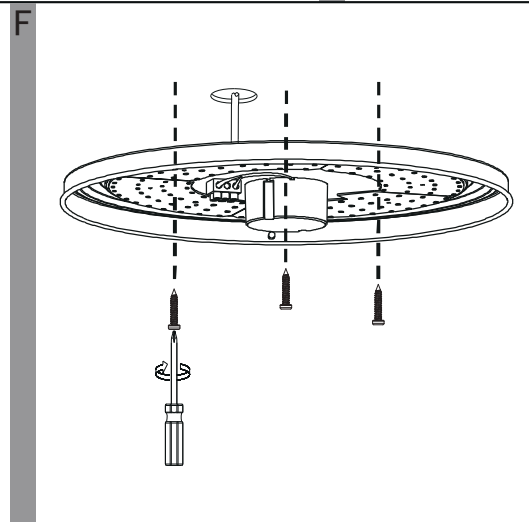

# EGLO LED Ceiling Lamp

Art.-Nr.: 95971/95972

**J**

	Higher Kevin	Higher lumen
Lower lumen		
Lower Kevin		
10% of the lumen		
25% of the lumen		
Bulb		
Candle		
Snowflake		

3S constant pushing for memory current temperature

50% of the lumen

Back to original set

Sun