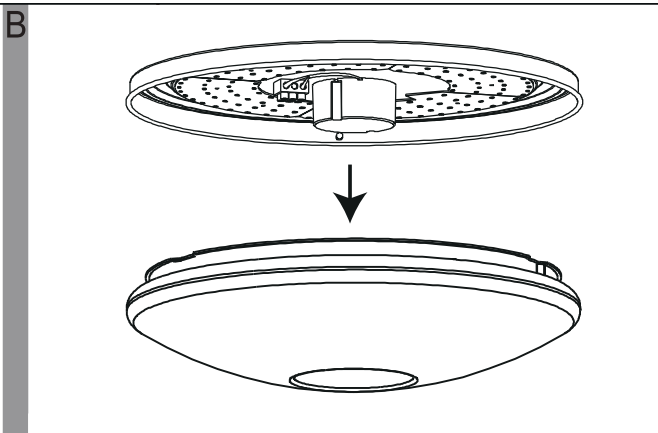

# EGLO LED Ceiling Lamp

Art.-Nr.: 95971/95972

**J**

	Higher Kevin	Higher lumen
Lower lumen		
Lower Kevin		
10% of the lumen		
25% of the lumen		
Bulb		
Candle		
Snowflake		

3S constant pushing for memory current temperature

50% of the lumen

Back to original set

Sun