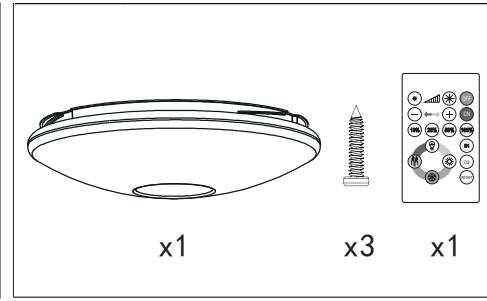

# EGLO LED Ceiling Lamp

Art.-Nr.: 95971/95972

**J**

	Higher Kevin	Higher lumen
Lower lumen		
Lower Kevin		
10% of the lumen		
25% of the lumen		
Bulb		
Candle		
Snowflake		

3S constant pushing for memory current temperature

50% of the lumen

Back to original set

Sun