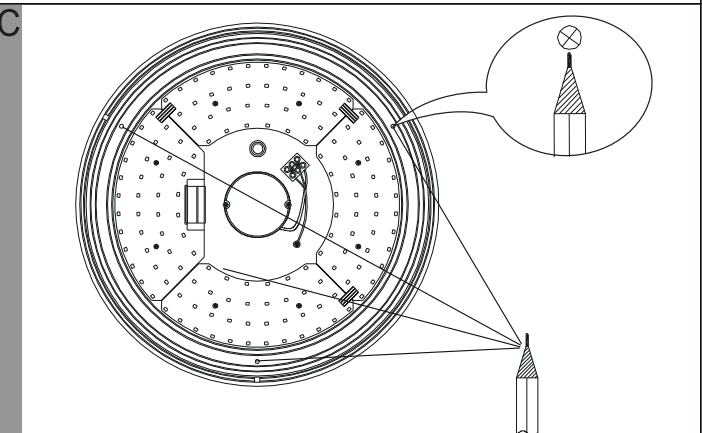

# EGLO LED Ceiling Lamp

Art.-Nr.: 95971/95972

**J**

	Higher Kevin	Higher lumen
Lower lumen		
Lower Kevin		
10% of the lumen		
25% of the lumen		
Bulb		
Candle		
Snowflake		

3S constant pushing for memory current temperature

50% of the lumen

Back to original set

Sun