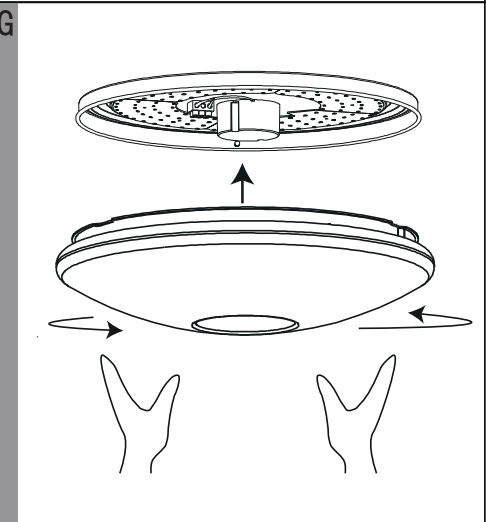

# EGLO LED Ceiling Lamp

Art.-Nr.: 95971/95972

**J**

	Higher Kevin	Higher lumen
Lower lumen		
Lower Kevin		
10% of the lumen		
25% of the lumen		
Bulb		
Candle		
Snowflake		

3S constant pushing for memory current temperature

50% of the lumen

Back to original set

Sun