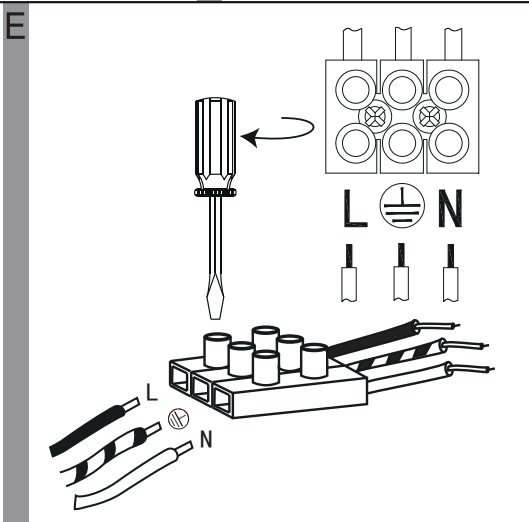

# EGLO LED Ceiling Lamp

Art.-Nr.: 95971/95972

**J**

	Higher Kevin	Higher lumen
Lower lumen		
Lower Kevin		
10% of the lumen		
25% of the lumen		
Bulb		
Candle		
Snowflake		

3S constant pushing for memory current temperature

50% of the lumen

Back to original set

Sun