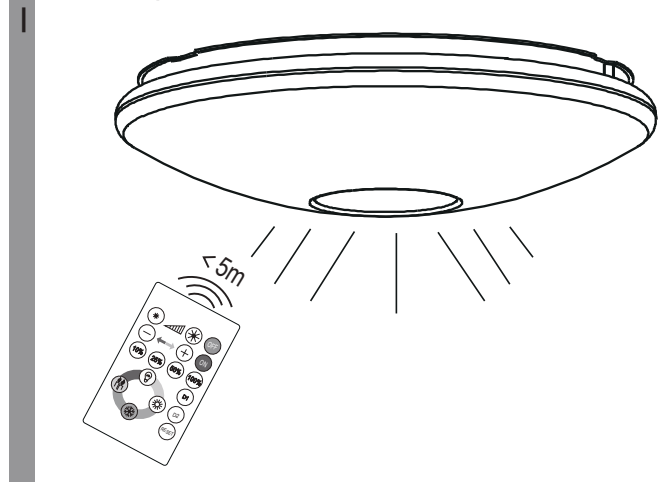

# EGLO LED Ceiling Lamp

Art.-Nr.: 95971/95972

**J**

	Higher Kevin	Higher lumen
Lower lumen		
Lower Kevin		
10% of the lumen		
25% of the lumen		
Bulb		
Candle		
Snowflake		

3S constant pushing for memory current temperature

50% of the lumen

Back to original set

Sun