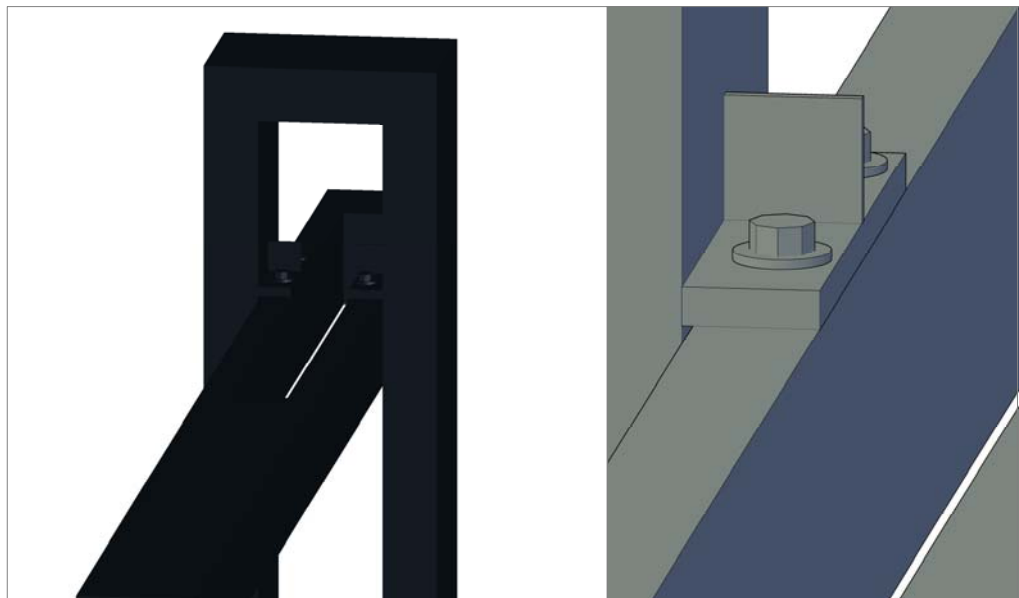

**SIDE VIEW DETAILS**

**ISOMETRIC VIEW**

18W LED  
Up-light 3000K

**LED UP-LIGHT DETAILS**

Access  
Door